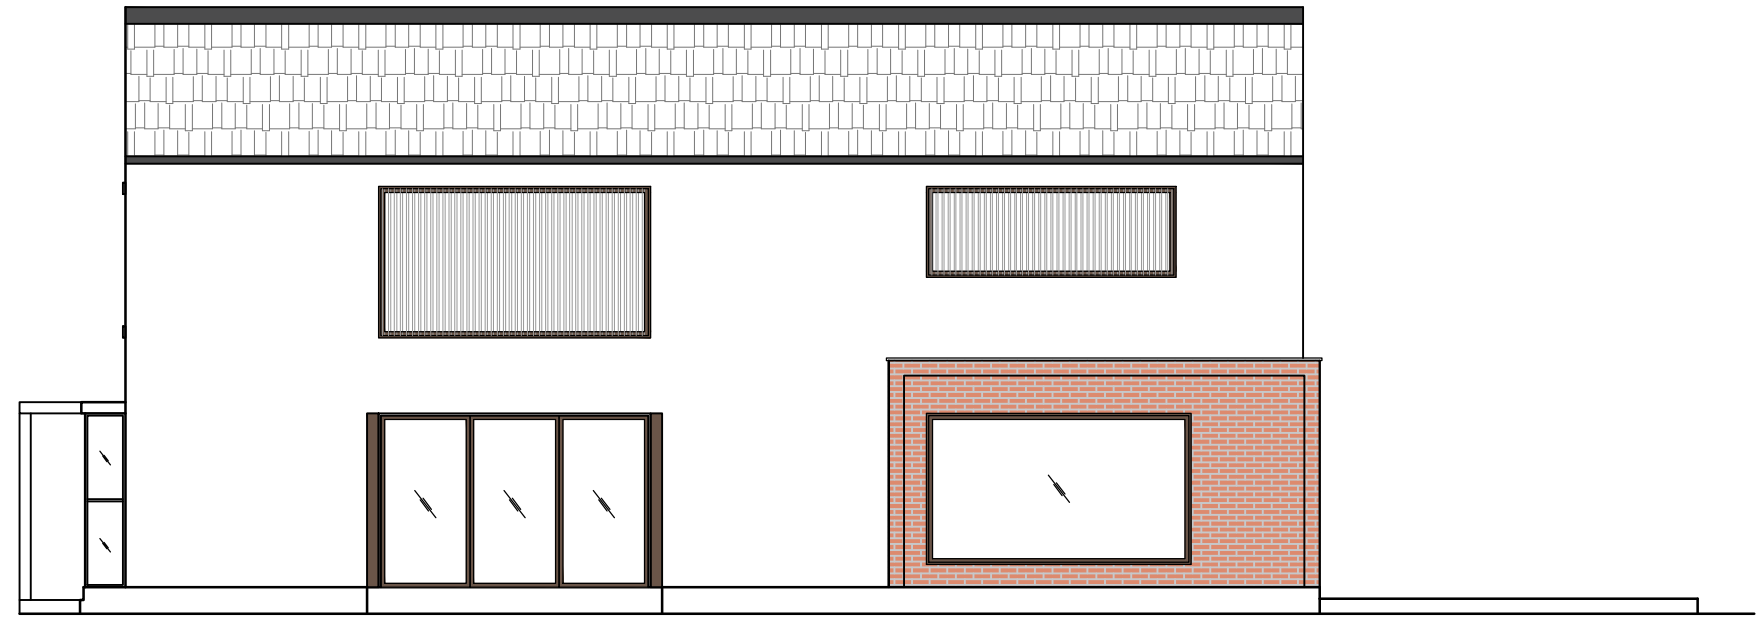

01 ELEVATION 01
SCALE 1:100

02 ELEVATION 02
SCALE 1:100

03 ELEVATION 03
SCALE 1:100

04 ELEVATION 04
SCALE 1:100

FEASIBILITY

T 086 1627 327
E info@dwdesign.ie

DW Design

Project: Oakleigh House Date: 03/05/2023