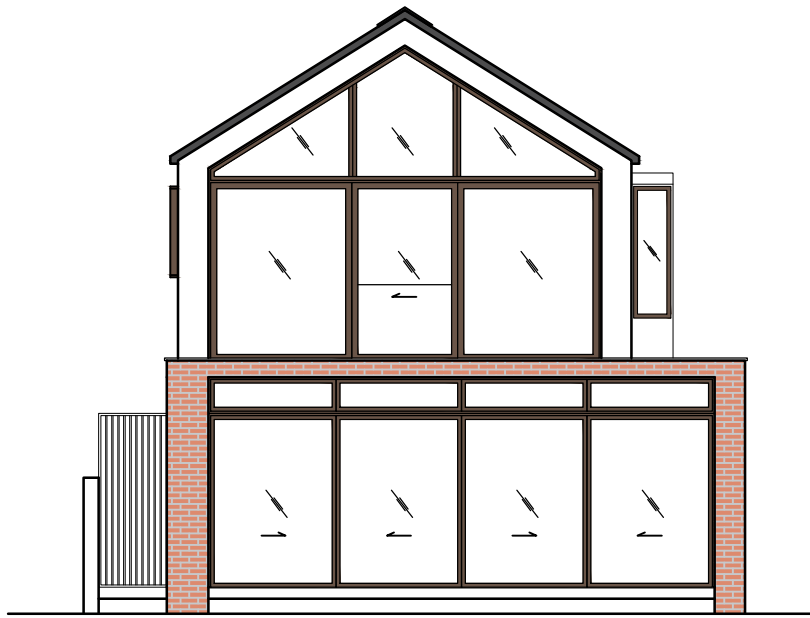

01 ELEVATION 01
SCALE 1:100

02 ELEVATION 02
SCALE 1:100

03 ELEVATION 03
SCALE 1:100

04 ELEVATION 04
SCALE 1:100

FEASIBILITY

T 086 1627 327
E info@dwdesign.ie

DW Design

Project: Oakleigh House Date: 03/05/2023