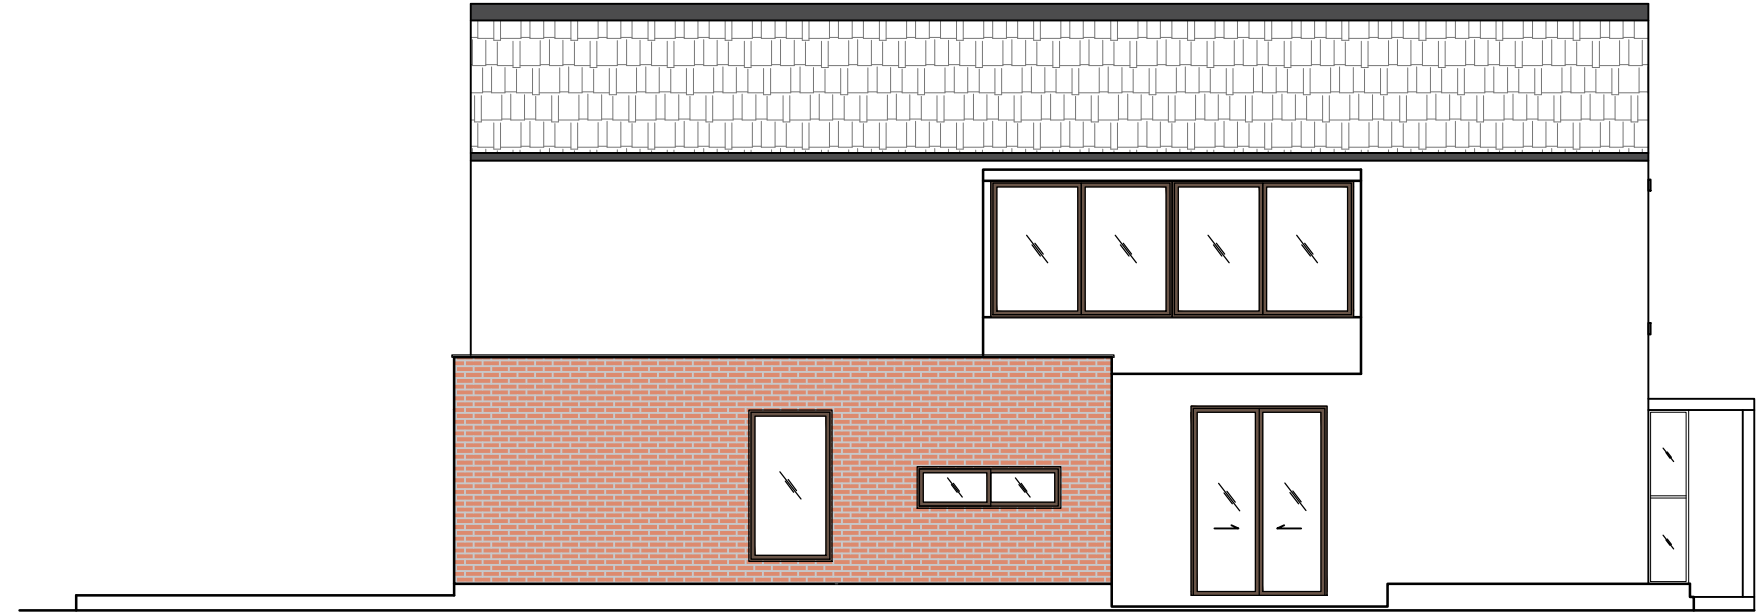

01 ELEVATION 01
SCALE 1:100

02 ELEVATION 02
SCALE 1:100

03 ELEVATION 03
SCALE 1:100

04 ELEVATION 04
SCALE 1:100

FEASIBILITY

T 086 1627 327
E info@dwdesign.ie

DW Design

Project: Oakleigh House Date: 03/05/2023